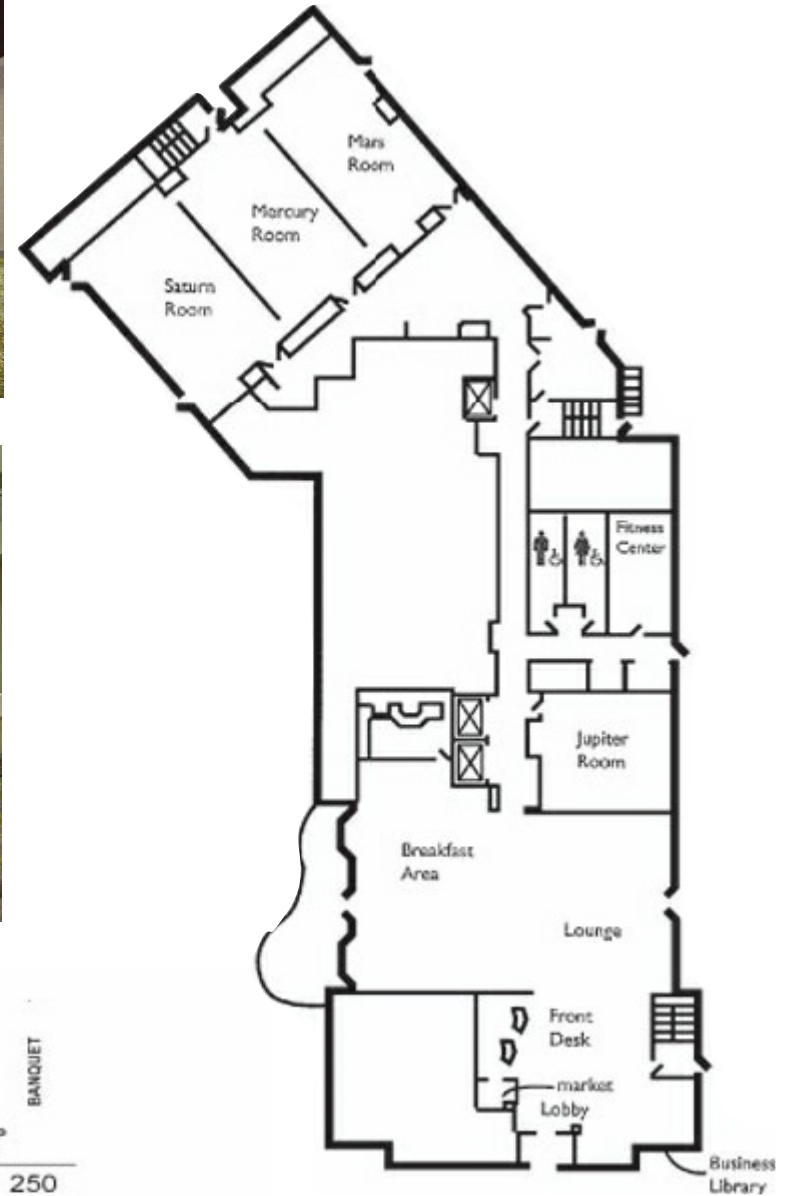

COURTYARD[®] Marriott

Cocoa Beach - Cape Canaveral

| | L x W | SQUARE FEET | CAPACITY BY FLOOR SETUP | | | ROOM SETUP EXAMPLES | | |
|---------|------------|-------------|-------------------------|-------------|------------|---------------------|-----------|---------|
| | DIMENSIONS | AREA | THEATER | SCHOOL/ROOM | CONFERENCE | U-SHAPE | RECEPTION | BANQUET |
| Galaxy | 76'x44' | 3344 | 300 | 215 | 12 | 100 | 425 | 250 |
| Jupiter | 31.5'x29' | 913.5 | 90 | 45 | 12 | 20 | 121 | 50 |
| Saturn | 26'x44' | 1144 | 90 | 60 | 12 | 36 | 140 | 60 |
| Mercury | 27'x44' | 1188 | 90 | 60 | 12 | 36 | 130 | 60 |
| Mars | 23'x44' | 1012 | 70 | 48 | 12 | 30 | 105 | 60 |